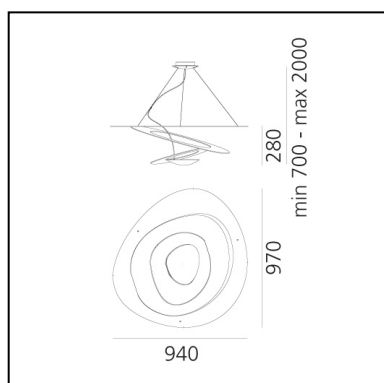

## LUMINAIRE

- Watt: **44W**
- Voltage: **220V-240V**
- Delivered lumens output: **3313lm**
- CCT: **3000K**
- Efficiency: **82%**
- Efficacy: **75.30lm/W**
- CRI: **90**
- Dimmable Typology: **Push**

## DIMENSIONS

- Length: **cm 94**
- Width: **cm 97**
- Height: **cm 28**
- Max Height from ceiling: **cm 200**
- Glow Wire Test: **650°**

## SOURCES INCLUDED

- Category: **Led**
- Number: **1**
- Watt: **44W**
- Delivered lumens output: **4230lm**
- Color temperature (K): **3000K**
- CRI: **90**
- Color Tolerance: **MacAdam 2SDCM**