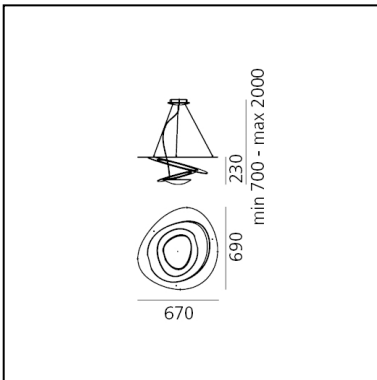

Pirce Mini Suspension - White

Giuseppe Maurizio Scutellà

IP 20     Dimmerable: 

LUMINAIRE

- Watt: **330W**
- Voltage: **220V-240V**
- Delivered lumens output: **3686lm**
- Efficiency: **64%**
- Efficacy: **11.17lm/W**
- CRI: **100**

PRODUCT CODE: 1237010A

FEATURES

- Article Code: **1237010A**
- Colour: **White**
- Installation: **Suspension**
- Material: **Aluminum**
- Series: **Design Collection**
- Environment: **Indoor**
- Area contract: **Residential**
- Emission: **Indirect**
- design by: **Giuseppe Maurizio Scutellà**

DIMENSIONS

- Length: **cm 67**
- Width: **cm 69**
- Height: **cm 23**
- Max Height from ceiling: **cm 200**
- Impact Resistance: **N/D**
- Glow Wire Test: **650°**

NOT INCLUDED SOURCES

- Category: **HALO**
- Number: **1**
- Lbs: **R7s**
- Watt: **330W**
- Color temperature (K): **2950K**
- Class: **A**