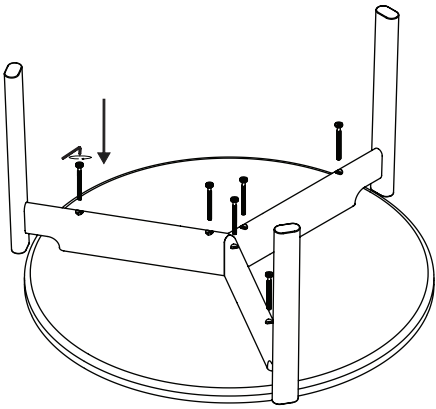

It is important that the instructions are read carefully
and completely before assembling.

The assembly instructions overs:

Passage Lounge Table, Ø50 cm

Passage Lounge Table, Ø70 cm

Passage Lounge Table, Ø90 cm

Note

Please ensure that all assembly is done on a soft and flat surface, to ensure that the components will not be damaged/scratched.

2

3

4

5