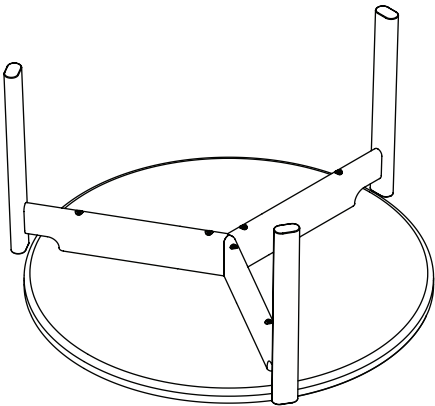

It is important that the instructions are read carefully
and completely before assembling.

The assembly instructions overs:

Passage Lounge Table, Ø50 cm

Passage Lounge Table, Ø70 cm

Passage Lounge Table, Ø90 cm

Note

Please ensure that all assembly is done on a soft and flat surface, to ensure that the components will not be damaged/scratched.

2

3

4

5