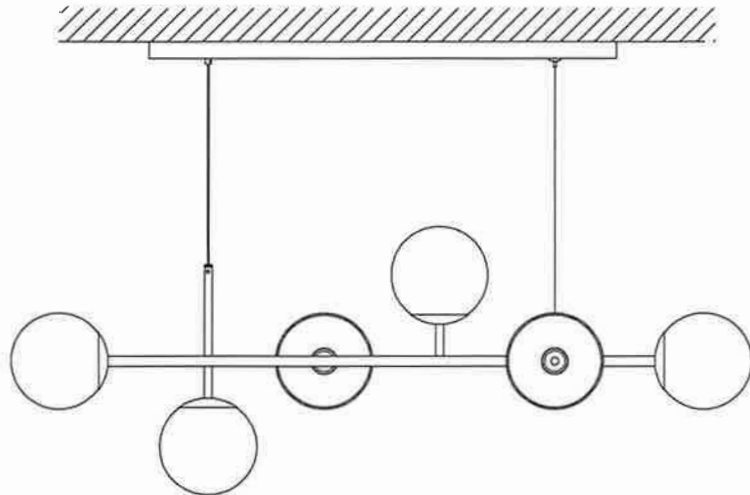

1

Designed by 365° North  
**Bolia.com**  
new scandinavian design

2

Designed by 365° North  
**Bolia.com**  
new scandinavian design

3

4

Designed by 365° North  
**Bolia.com**  
new scandinavian design

## ORB CHANDELIER PENDANT

If the external flexible cable or cord of this luminaire is damaged, it shall be exclusively replaced by the manufacturer or his service agent or a similar qualified person in order to avoid a hazard.

Designed by 365° North  
**Bolia.com**  
new scandinavian design