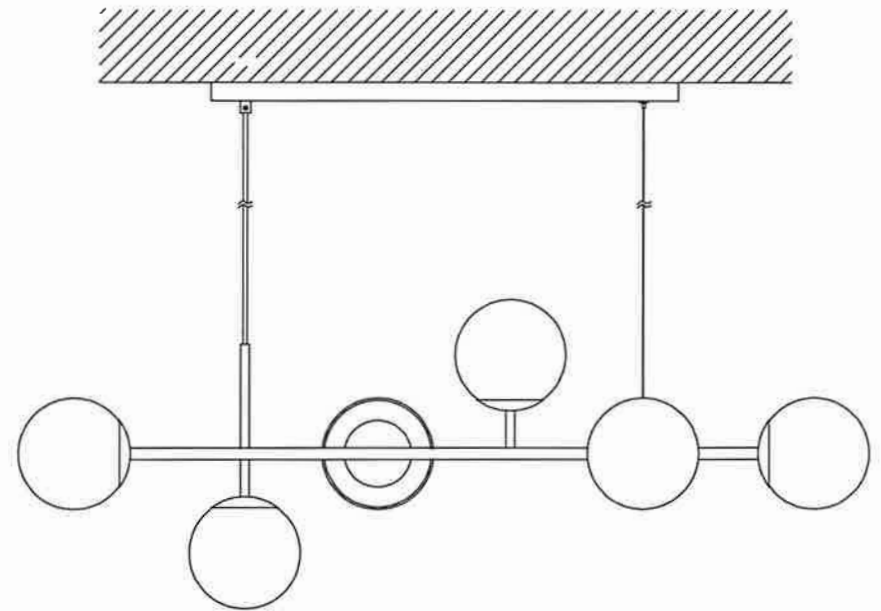

1

Designed by 365° North  
**Bolia.com**  
new scandinavian design

2

Designed by 365° North  
**Bolia.com**  
new scandinavian design

3

4

Designed by 365° North  
**Bolia.com**  
new scandinavian design

## ORB CHANDELIER PENDANT

If the external flexible cable or cord of this luminaire is damaged, it shall be exclusively replaced by the manufacturer or his service agent or a similar qualified person in order to avoid a hazard.

Designed by 365° North  
**Bolia.com**  
new scandinavian design