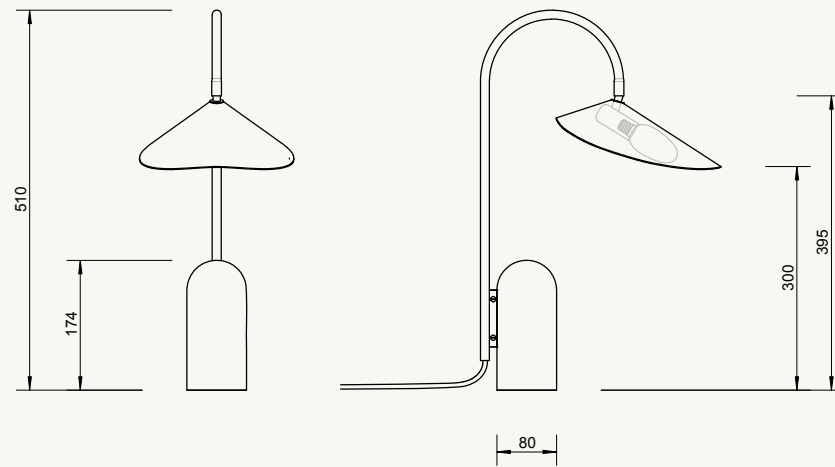

ARUM TABLE LAMP