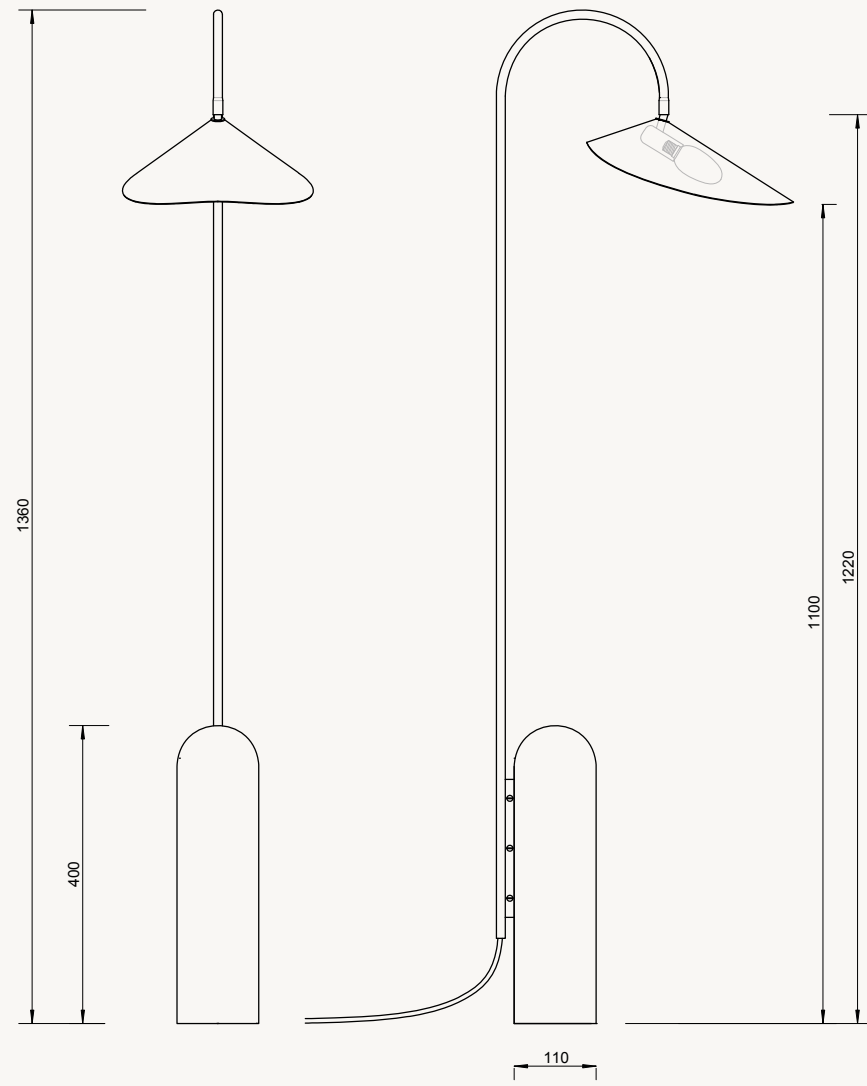

ARUM FLOOR LAMP

Lampshade direction can be adjusted