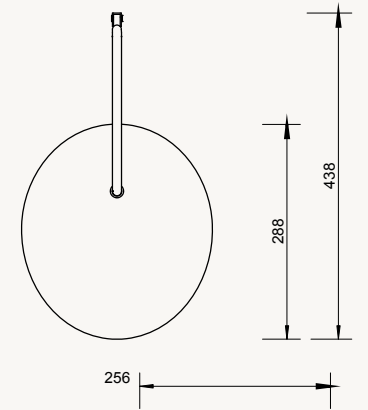

ARUM TALL WALL LAMP