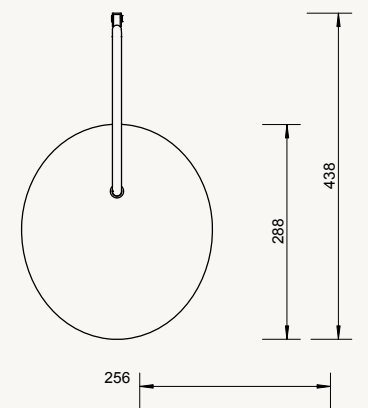

DIMENSIONS & WEIGHT

Floor lamp: W: 25.6 x H: 136 x D: 42.4 cm
W: 10.1 x H: 53.5 x D: 16.7 in
Weight: 11.70 kg

Table lamp: W: 20.5 x H: 51 x D: 34 cm
W: 8 x H: 20 x D: 13.4 in
Weight: 4.75 kg

Wall lamp: W: 25.6 x H: 46.1 x D: 43.8 cm
W: 10.1 x H: 18 x D: 17.2 in
Weight: 0.85 kg

100133101
Black/Black Marble
NEW
110167693
Cashmere/Travertine

ARUM FLOOR LAMP

Size:	W: 25.6 x H: 136 x D: 41.9 cm W: 10.1 x H: 53.5 x D: 16.5 in	Recommended retail price	
Material:	Solid black marble base / Solid travertine base Powder coated steel structure and lampshade E14 socket. 2.6 m black fabric cord Matte off-white inside (lampshade)	DKK	4,999
Care:	Wipe with a damp cloth	SEK	7,245
Info:	Bulb not included Only approved for EU/NO/CH and separate UL version for US and UK Direction of lampshade can be adjusted Registered design	NOK	6,579
Net. weight:	11.7 kg	EUR	679
Packsize:	1	GBP	629
		USD	909

100134101
Black
NEW
110169693
Cashmere

ARUM WALL LAMP

Size:	W: 25.6 x H: 47,1 x D: 43.8 cm W: 10.1 x H: 18.5 x D: 17.2 in	Recommended retail price	
Material:	Powder coated steel structure and lampshade E14 socket. 2.6 m black fabric cord Matte off-white inside (lampshade)	DKK	1,999
Care:	Wipe with a damp cloth	SEK	2,895
Info:	Bulb not included Only approved for EU/NO/CH and separate UL version for US and UK Direction of lampshade can be adjusted Registered design	NOK	2,629
Net. weight:	0.9 kg	EUR	269
Packsize:	2	GBP	239
		USD	365

NEW
110171101
Black
NEW
110170693
Cashmere

ARUM WALL LAMP - TALL

Size:	W: 25.6 x H: 127.1 x D: 43.8 cm W: 10.1 x H: 50 x D: 17.2 in	Recommended retail price	
Material:	Powder coated steel structure and lampshade E14 socket. 2.6 m black fabric cord Matte off-white inside (lampshade)	DKK	2,999
Care:	Wipe with a damp cloth	SEK	4,345
Info:	Bulb not included Only approved for EU/NO/CH and separate UL version for US and UK Direction of lampshade can be adjusted Registered design	NOK	3,945
Net. weight:	1.4 kg	EUR	405
Packsize:	1	GBP	379
		USD	545