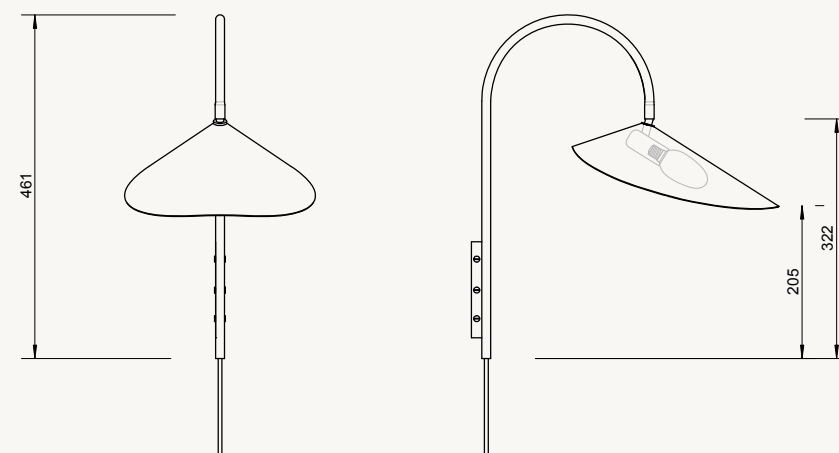

DIMENSIONS & WEIGHT

Floor lamp: W: 25.6 x H: 136 x D: 42.4 cm
W: 10.1 x H: 53.5 x D: 16.7 in
Weight: 11.70 kg

Table lamp: W: 20.5 x H: 51 x D: 34 cm
W: 8 x H: 20 x D: 13.4 in
Weight: 4.75 kg

Wall lamp: W: 25.6 x H: 46.1 x D: 43.8 cm
W: 10.1 x H: 18 x D: 17.2 in
Weight: 0.85 kg

100133101
Black/Black Marble
NEW
110167693
Cashmere/Travertine

ARUM FLOOR LAMP

Size:	W: 25.6 x H: 136 x D: 41.9 cm W: 10.1 x H: 53.5 x D: 16.5 in	Recommended retail price	
Material:	Solid black marble base / Solid travertine base Powder coated steel structure and lampshade E14 socket. 2.6 m black fabric cord Matte off-white inside (lampshade)	DKK	4,999
Care:	Wipe with a damp cloth	SEK	7,245
Info:	Bulb not included Only approved for EU/NO/CH and separate UL version for US and UK Direction of lampshade can be adjusted Registered design	NOK	6,579
Net. weight:	11.7 kg	EUR	679
Packsize:	1	GBP	629
		USD	909

100134101
Black
NEW
110169693
Cashmere

ARUM WALL LAMP

Size:	W: 25.6 x H: 47,1 x D: 43.8 cm W: 10.1 x H: 18.5 x D: 17.2 in	Recommended retail price	
Material:	Powder coated steel structure and lampshade E14 socket. 2.6 m black fabric cord Matte off-white inside (lampshade)	DKK	1,999
Care:	Wipe with a damp cloth	SEK	2,895
Info:	Bulb not included Only approved for EU/NO/CH and separate UL version for US and UK Direction of lampshade can be adjusted Registered design	NOK	2,629
Net. weight:	0.9 kg	EUR	269
Packsize:	2	GBP	239
		USD	365