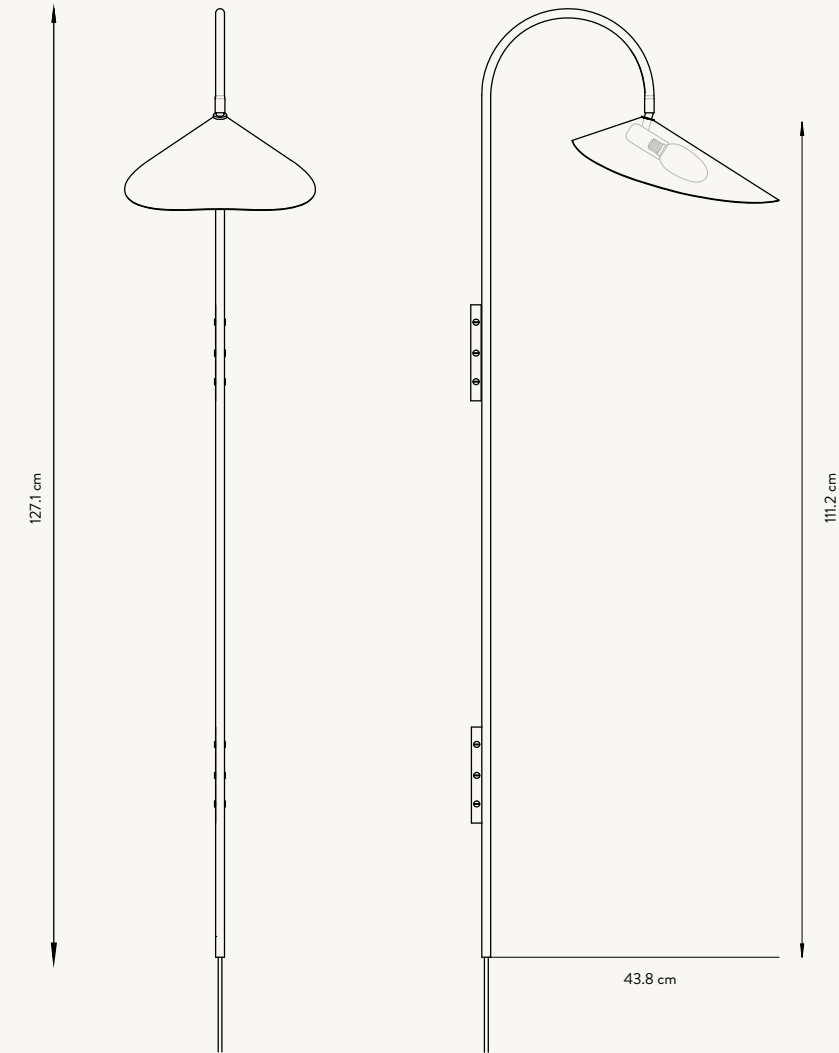

ARUM TALL WALL LAMP