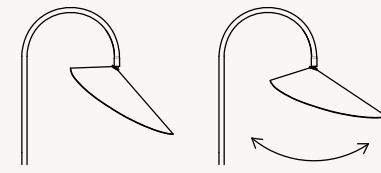

DIMENSIONS & WEIGHT

Floor lamp: W: 25.6 x H: 136 x D: 42.4 cm
W: 10.1 x H: 53.5 x D: 16.7 in
Weight: 11.70 kg

Table lamp: W: 20.5 x H: 51 x D: 34 cm
W: 8 x H: 20 x D: 13.4 in
Weight: 4.75 kg

Wall lamp: W: 25.6 x H: 46.1 x D: 43.8 cm
W: 10.1 x H: 18 x D: 17.2 in
Weight: 0.85 kg

Classification: Class II

Socket: E14 socket base. Bulb not included.

Recommended light source: LED bulb, max. 12W
Halogen bulb, max. 46w

Energy efficiency: The luminaire is compatible with bulbs of the energy classes: A++ - E.

Dimmable: No

CARE & CLEANING

Clean with a soft dry cloth. Always switch off the electricity before cleaning.

ARUM FLOOR LAMP

Lampshade direction can be adjusted

ARUM TALL WALL LAMP

ARUM TABLE LAMP

ARUM WALL LAMP