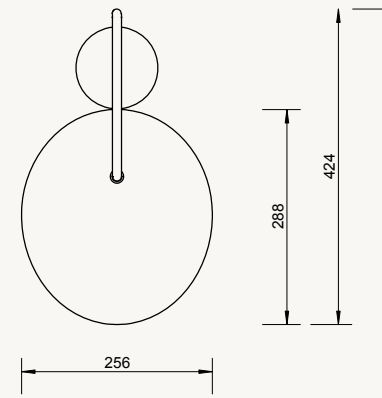

Lampshade direction can be adjusted

ARUM WALL LAMP