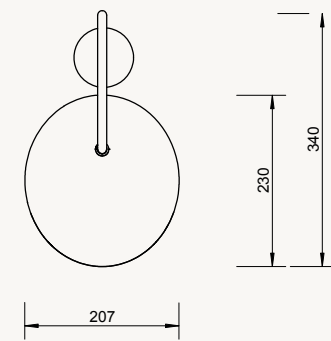

ARUM TABLE LAMP