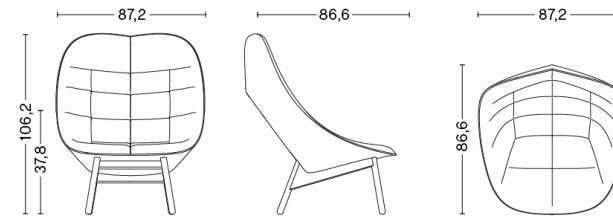

Dimensions W87,2 x D86,6 x H106,2 cm
seat height H37,8 cm

UCHIWA QUILT

Shell polypropylene shell with
moulded polyurethane foam
Base 4 legs in solid wood
Test EN16139_L2

Dimensions W87,2 x D86,6 x H106,2 cm
seat height H37,8 cm

*Front quilt in Surface by HAY
is not available

HAY

UCHIWA OTTOMAN

UCHIWA OTTOMAN

Shell polypropylene shell with
moulded polyurethane foam
Base solid wood

Dimensions W87,2 x D49,5 x H40 cm

HAY

MATERIAL & COLOR OVERVIEW