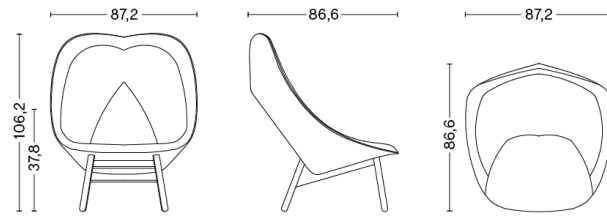

UCHIWA

UCHIWA

Shell polypropylene shell with
moulded polyurethane foam
Base 4 legs in solid wood
Test EN16139_L2

Dimensions W87,2 x D86,6 x H106,2 cm
seat height H37,8 cm