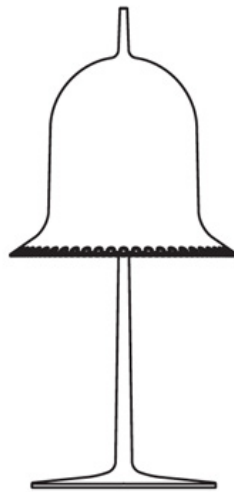

Designer

detailing

The Lolita shade is characterized by a dainty polka dot edge.
Inside the Lolita shade lies a warm white glow.

colours

white
RAL 9016

grey
RAL 7036

black
RAL 9005

pink
RAL 3015

technical

E14 x 1
25 W MAX type B

pack aging

H 46 cm | 18.1
W 46 cm | 18.1
D 93 cm | 36.6
Colli 1/1

Product weight:
2,5 KG | 5,5 lb

With packaging
4,7 KG | 10,4 lb

cleaning instructions

Can be effectively cleaned using a regular household dust cloth or feather duster. Lightly dust inbetween each component when the lamps are not in

dimensions

37cm | 14.6"

78cm | 30.7"