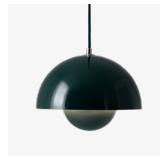

Related products

→ Dark Green