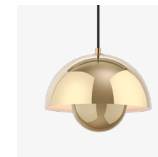

Flowerpot ^{VP1}
Verner Panton
1968

Flowerpot^{VP1}

Verner Panton

1968

Shade Ø: 23cm / 9.1in

H: 16cm / 6.3in

Product category

Pendant

Environment

Indoor

Material

Lacquered metal with fabric cord.

Production process

The two shades are made from deep drawn metal.

Dimensions

Ø: 23cm / 9.1in, H: 16cm / 6.3in

Due to variation in material, a slight tone difference may occur.

Related products

→ Dark Green

→ Mustard

→ Beige Red

→ Red Brown

→ Light Blue

→ Stone Blue

→ Grey Beige

→ Matt Light Grey

→ White

→ Matt White

→ Matt Black

→ Polished Copper

→ Pale Sand

→ Signal Green