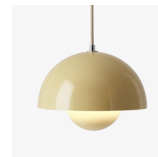

Flowerpot ^{VP1}
Verner Panton
1968

Flowerpot^{VP1}

Verner Panton

1968

Shade Ø: 23cm / 9.1in

H: 16cm / 6.3in

Product category

Pendant

Environment

Indoor

Material

Lacquered metal with fabric cord.

Production process

The two shades are made from deep drawn metal.

Dimensions

Ø: 23cm / 9.1in, H: 16cm / 6.3in

Due to variation in material, a slight tone difference may occur.

Related products

→ Dark Green

→ Mustard

→ Beige Red

→ Red Brown

→ Light Blue

→ Stone Blue

→ Grey Beige

→ Matt Light Grey

→ White

→ Matt White

→ Matt Black

→ Polished Copper

→ Pale Sand

→ Signal Green