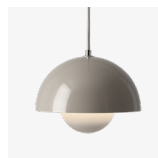

Flowerpot ^{VP1}
Verner Panton
1968

Flowerpot^{VP1}

Verner Panton

1968

Shade Ø: 23cm / 9.1in

H: 16cm / 6.3in

Product category

Pendant

Environment

Indoor

Material

Lacquered metal with fabric cord.

Production process

The two shades are made from deep drawn metal.

Dimensions

Ø: 23cm / 9.1in, H: 16cm / 6.3in

Due to variation in material, a slight tone difference may occur.

Related products

→ Dark Green

→ Mustard

→ Beige Red

→ Red Brown

→ Light Blue

→ Stone Blue

→ Grey Beige

→ Matt Light Grey

→ White

→ Matt White

→ Matt Black

→ Polished Copper

→ Pale Sand

→ Signal Green