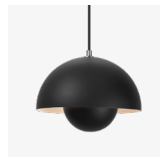

Flowerpot ^{VP1}
Verner Panton
1968

Flowerpot^{VP1}

Verner Panton

1968

Shade Ø: 23cm / 9.1in

H: 16cm / 6.3in

Product category

Pendant

Environment

Indoor

Material

Lacquered metal with fabric cord.

Production process

The two shades are made from deep drawn metal.

Dimensions

Ø: 23cm / 9.1in, H: 16cm / 6.3in

Due to variation in material, a slight tone difference may occur.

Related products

→ Dark Green

→ Mustard

→ Beige Red

→ Red Brown

→ Light Blue

→ Stone Blue

→ Grey Beige

→ Matt Light Grey

→ White

→ Matt White

→ Matt Black

→ Polished Copper

→ Pale Sand

→ Signal Green