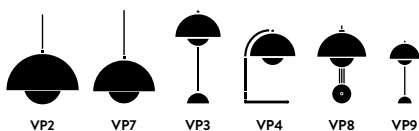

Flowerpot^{VP1}

Verner Panton

1968

Shade Ø: 23cm / 9.1in

H: 16cm / 6.3in

Product category

Pendant

Environment

Indoor

Material

Lacquered metal with fabric cord.

Production process

The two shades are made from deep drawn metal.

Dimensions

Ø: 23cm / 9.1in, H: 16cm / 6.3in

Packaging dimensions

H: 15.0cm / 5.9in, W: 24.5cm / 9.6in,
D: 25.0cm / 9.8in

Colli quantity

2 pc

Weight

Product: 0.95 kg / Incl. packaging: 1.24 kg.

Voltage

220-240V - 50Hz.

Light source

E27 Max 40 Watt. Bulb is not included.

Certifications

Canopy

Included

Cord length

300cm / 118.1in

Cleaning Instructions

Clean with soft dry cloth. Always switch off the electricity supply before cleaning.

→ Stock item

Beige Red (RAL 3012), Light Blue (NCS S 3020-R90B), Mustard (NCS S 3060-Y10R), Red Brown (RAL 8012), Grey Beige (NCS S 4005-Y20R), Dark Green (NCS S 8010-B70G), White (RAL 9010), Matt Black (RAL 9017), Matt Light, Grey (PT 3U), Matt White (RAL 9003), Stone Blue (NCS S 6005-B80G), Polished Copper, Polished Brass, Stainless Steel, Pale Sand (RAL1000), Signal Green (RAL6032).

Due to variation in material, a slight tone difference may occur.

Related products

→ Dark Green