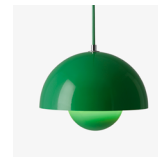

Flowerpot ^{VP1}
Verner Panton
1968

Flowerpot^{VP1}

Verner Panton

1968

Shade Ø: 23cm / 9.1in

H: 16cm / 6.3in

Product category

Pendant

Environment

Indoor

Material

Lacquered metal with fabric cord.

Production process

The two shades are made from deep drawn metal.

Dimensions

Ø: 23cm / 9.1in, H: 16cm / 6.3in

Due to variation in material, a slight tone difference may occur.

Related products

→ Dark Green

→ Mustard

→ Beige Red

→ Red Brown

→ Light Blue

→ Stone Blue

→ Grey Beige

→ Matt Light Grey

→ White

→ Matt White

→ Matt Black

→ Polished Copper

→ Pale Sand

→ Signal Green