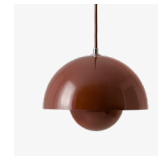

Flowerpot ^{VP1}
Verner Panton
1968

Flowerpot^{VP1}

Verner Panton

1968

Shade Ø: 23cm / 9.1in

H: 16cm / 6.3in

Product category

Pendant

Environment

Indoor

Material

Lacquered metal with fabric cord.

Production process

The two shades are made from deep drawn metal.

Dimensions

Ø: 23cm / 9.1in, H: 16cm / 6.3in

Due to variation in material, a slight tone difference may occur.

Related products

→ Dark Green

→ Mustard

→ Beige Red

→ Red Brown

→ Light Blue

→ Stone Blue

→ Grey Beige

→ Matt Light Grey

→ White

→ Matt White

→ Matt Black

→ Polished Copper

→ Pale Sand

→ Signal Green