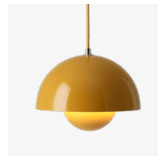

Flowerpot ^{VP1}
Verner Panton
1968

Flowerpot^{VP1}

Verner Panton

1968

Shade Ø: 23cm / 9.1in

H: 16cm / 6.3in

Product category

Pendant

Environment

Indoor

Material

Lacquered metal with fabric cord.

Production process

The two shades are made from deep drawn metal.

Dimensions

Ø: 23cm / 9.1in, H: 16cm / 6.3in

Clean with soft dry cloth. Always switch off the electricity supply before cleaning.

→ Stock item

Beige Red (RAL 3012), Light Blue (NCS S 3020-R90B), Mustard (NCS S 3060-Y10R), Red Brown (RAL 8012), Grey Beige (NCS S 4005-Y20R), Dark Green (NCS S 8010-B70G), White (RAL 9010), Matt Black (RAL 9017), Matt Light, Grey (PT 3U), Matt White (RAL 9003), Stone Blue (NCS S 6005-B80G), Polished Copper, Polished Brass, Stainless Steel, Pale Sand (RAL1000), Signal Green (RAL6032).

Due to variation in material, a slight tone difference may occur.

Related products

→ Dark Green

→ Mustard

→ Beige Red

→ Red Brown

→ Light Blue

→ Stone Blue