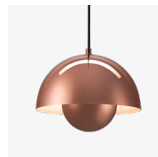

Flowerpot ^{VP1}
Verner Panton
1968

Flowerpot^{VP1}

Verner Panton

1968

Shade Ø: 23cm / 9.1in

H: 16cm / 6.3in

Product category

Pendant

Environment

Indoor

Material

Lacquered metal with fabric cord.

Production process

The two shades are made from deep drawn metal.

Dimensions

Ø: 23cm / 9.1in, H: 16cm / 6.3in

Due to variation in material, a slight tone difference may occur.

Related products

→ Dark Green

→ Mustard

→ Beige Red

→ Red Brown

→ Light Blue

→ Stone Blue

→ Grey Beige

→ Matt Light Grey

→ White

→ Matt White

→ Matt Black

→ Polished Copper

→ Pale Sand

→ Signal Green