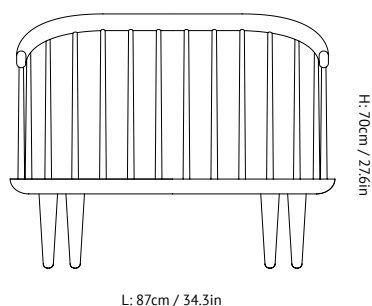

Product type	Armchair.
Production Process	The Fly range is hand built from solid oak and oak veneer using traditional woodworking techniques. The pillows are made from CMHR foam and feather and upholstered in fabric.
Environment	Indoor.
Dimensions (cm / in)	H: 70cm/27.6in, D: 80cm/31.5in, L: 87cm/34.3. Seating height: 40cm/15.7in.
Weight (kg)	30.00 kg.
Materials	Oiled oak frame and base. CMHR foam and feather pillows. Fabric upholstery. All foam, fibers and textiles used (excluding upholstery fabric or leather) comply with the fire standards relevant for contract sales & contract use in the UK.
Colours	Smoked oiled oak. White oiled oak.
Standard Upholstery Options	Chivasso Hot Madison (CH1249/094). Chivasso Hot Madison (CH1249/093). Harald 2 182.
COM - Material Consumption	Fabric usage; 3.5 meters based on 140cm roll. COM must be approved by &tradition to ensure suitability for upholstery.
Strength, Durability and Safety Testing.	The Fly sofas and armchair are tested for strength, durability and safety according to EN 15373 Level 2 -General contract use.
Cleaning Instructions	Please download our Material Cleaning Instructions through www.andtradition.com
Package Dimensions (cm / in)	H: 50.5cm/19.9in x W: 92.5cm/36.4in x D: 84.5cm/33.3in.